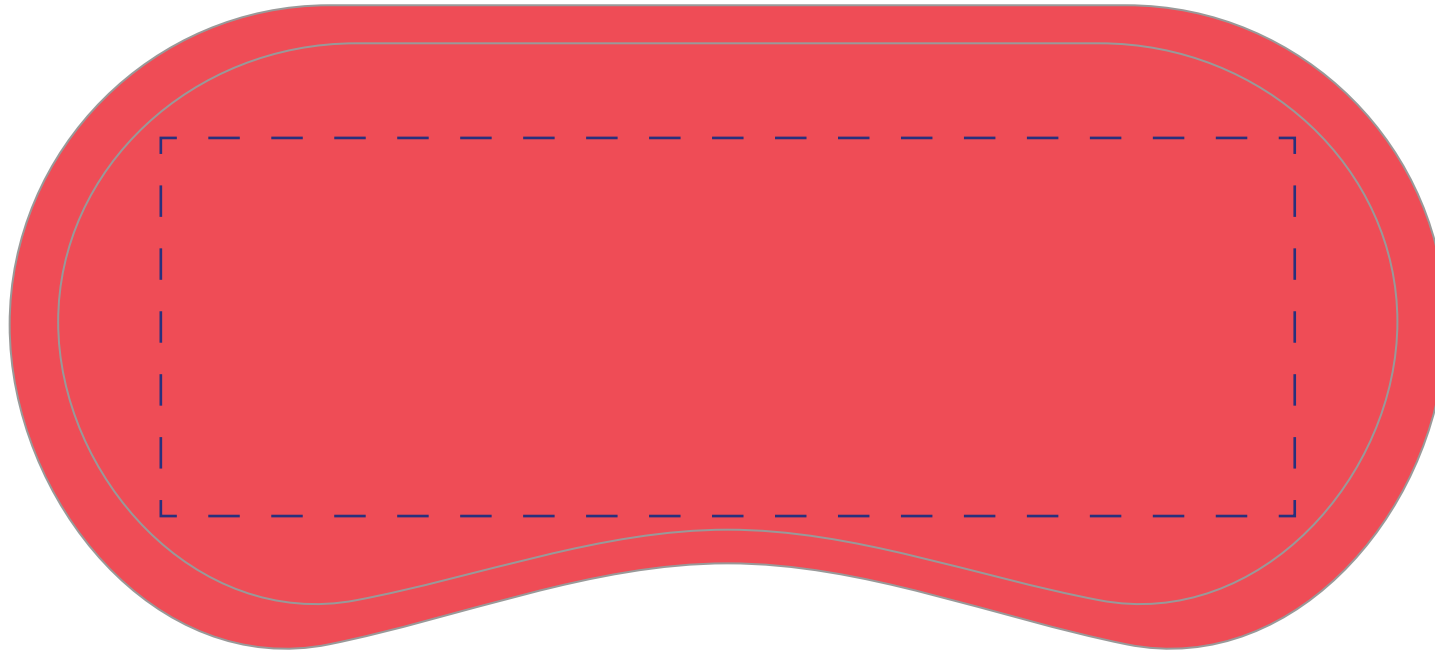

Approval Proof

Colours

Product Colour

Eye Mask with Ear Plugs Set
190mm x 90mm
Branding Method: Screen Print

Logo Size

Print Area:
190mm x 90mm

Terms & Conditions

It is the clients responsibility to check the above artwork has been produced correctly by our factory to suit the manufacturing process. Whilst every effort has been made to copy the artwork provided, certain pantones have a tolerance of -10% +10% colour variation. Please note colours can vary from monitor so always check the pantone. Any correction/amendments after Moulds/Screens have been created will result in a new Mould/Screen being required and charged. By signing off acceptance you have agreed to proceed and such no errors or omissions can be accepted or highlighted once the goods have been delivered.

Please note small texts may fill and become illegible